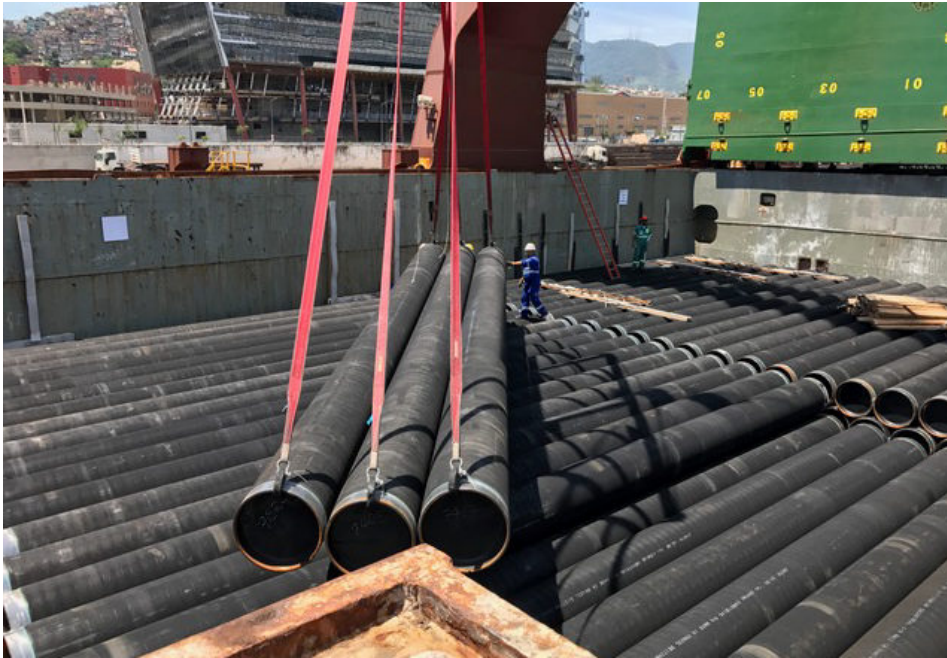

## Pipes

Period:

Shipments **From 1.000 to 7.000 MTon**

Place of pick up **Rio de Janeiro, Campana and Constanza**

Place of delivery **Takoradi, Malabo, Songhlaand Kuwait**

Geographical Area **america, africa**